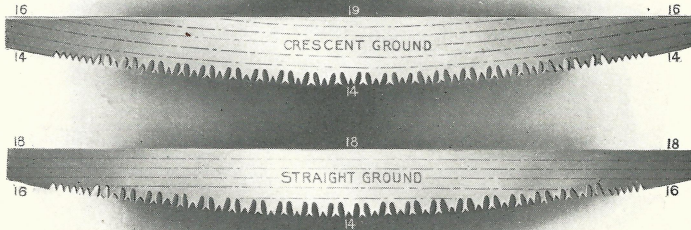

CRUCIBLE SHEET STEEL.

Fitchburg, Mass.

New York City.

Chicago, Ill.

Portland, Ore.

Seattle, Wash.

Simonds Mfg. Co., Ltd., New Orleans, La.

Simonds Saw Co., San Francisco, Cal.

JANUARY, 1903.

New York City Store,
40 Murray St.

Crescent-Ground Cross-Cut Saws.

We would call especial attention to the improvement in Cross-Cut Saws described herein, and the advantages derived from this method of manufacture.

All Cross-Cut Saws have heretofore been ground in a straight line from end to end, as shown in the cut marked "STRAIGHT GROUND." As a result a saw made 14 gauge thick at the centre of the edge, and beveled to 18 gauge at the back will be but 16 gauge thick at the edge near the end of the saw; or in other words, *the teeth vary two gauges in thickness on the cutting edge*, as shown in the diagram.

The improvement in the Simonds Crescent-Ground Cross-Cut Saw consists in grinding the saw in crescent lines, parallel to the cutting edge, as shown in the cut marked "CRESCENT GROUND," in which case *the teeth are of even thickness throughout the entire length of saw, while the ends are increased two gauges in thickness*. In consequence the saw can be ground thinner on the back, and it does not bind in the kerf as others do. It requires less set, for each tooth does an equal amount of work, and has equal thickness or strength to hold the set required for clearance. Being two gauges heavier and consequently stiffer at the ends, the operators can push as well as pull without causing it to "buckle;" and for felling trees it has been demonstrated that it has no equal in the market.